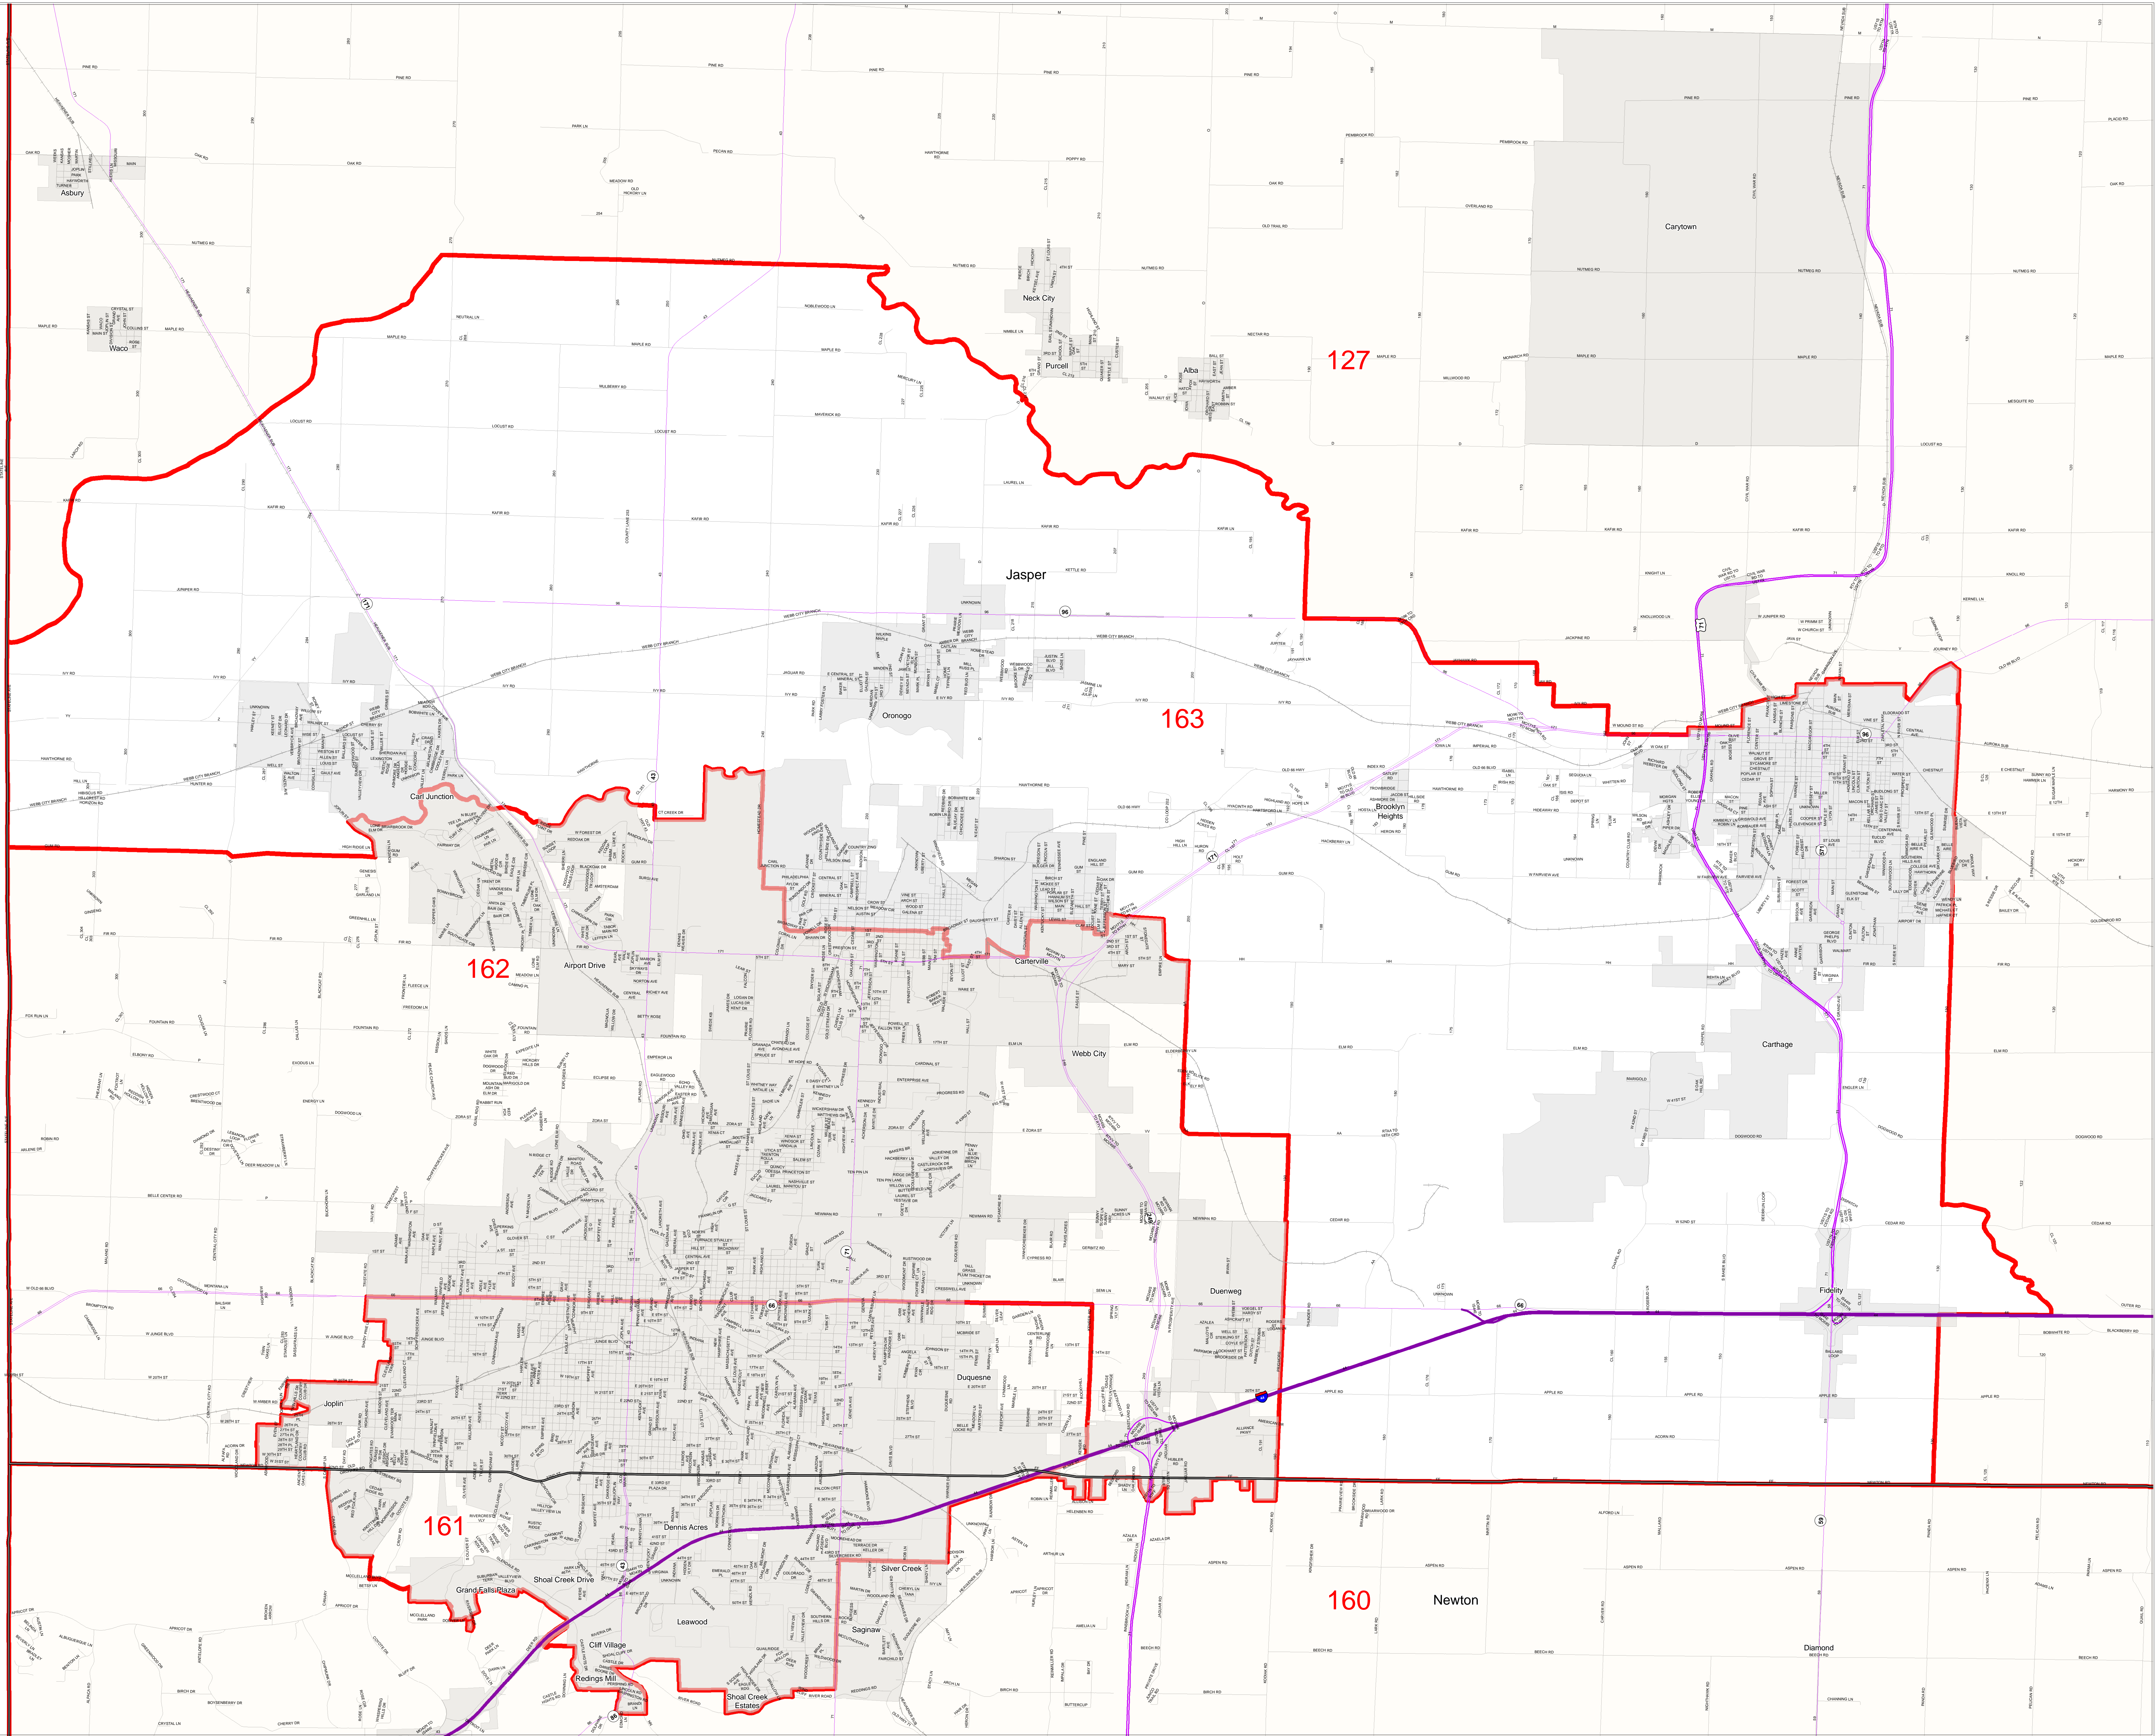

Missouri State House District Number 163

House Apportionment Plan 2011

District 163

Map Sheet Extent

- Districts
- Counties
- Interstates
- U.S. Highways
- MO Highways
- Streets
- Incorporated Places*
- Area Outside of Featured District